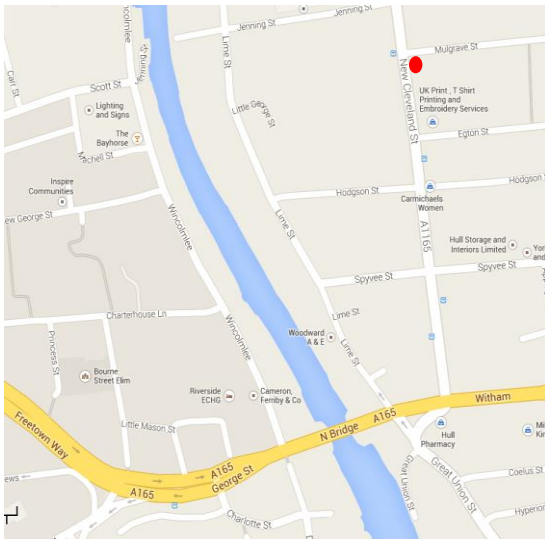

Location of New Cleveland Club

New Cleveland Social Club
90 New Cleveland Street
Hull
East Yorkshire
HU8 7HE

Parking is available on Mulgrave Street and New Cleveland Street

Note If the red doors are closed, just push them, they are open the management keeps them closed to keep the heat in