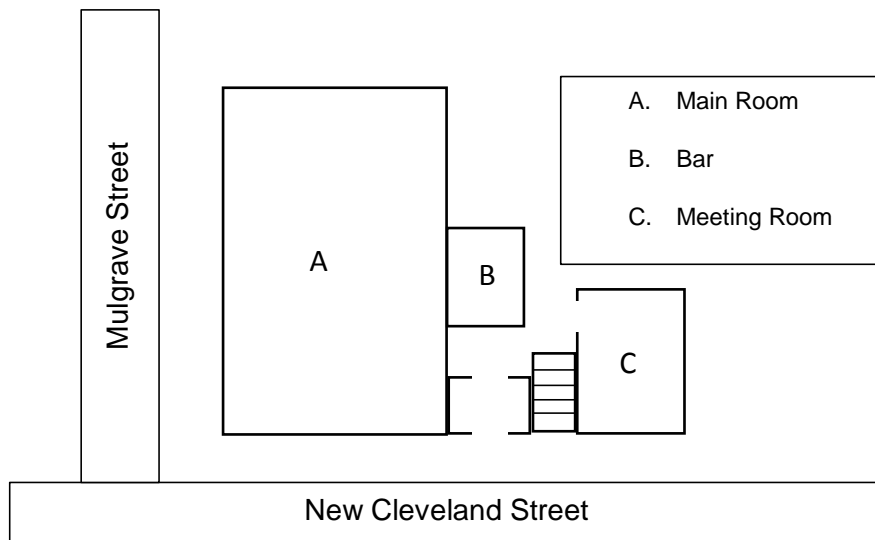

Location of New Cleveland Club

New Cleveland Social Club
90 New Cleveland Street
Hull
East Yorkshire
HU8 7HE

Parking is available on Mulgrave Street and New Cleveland Street

Note If the red doors are closed, just push them, they are open the management keeps them closed to keep the heat in